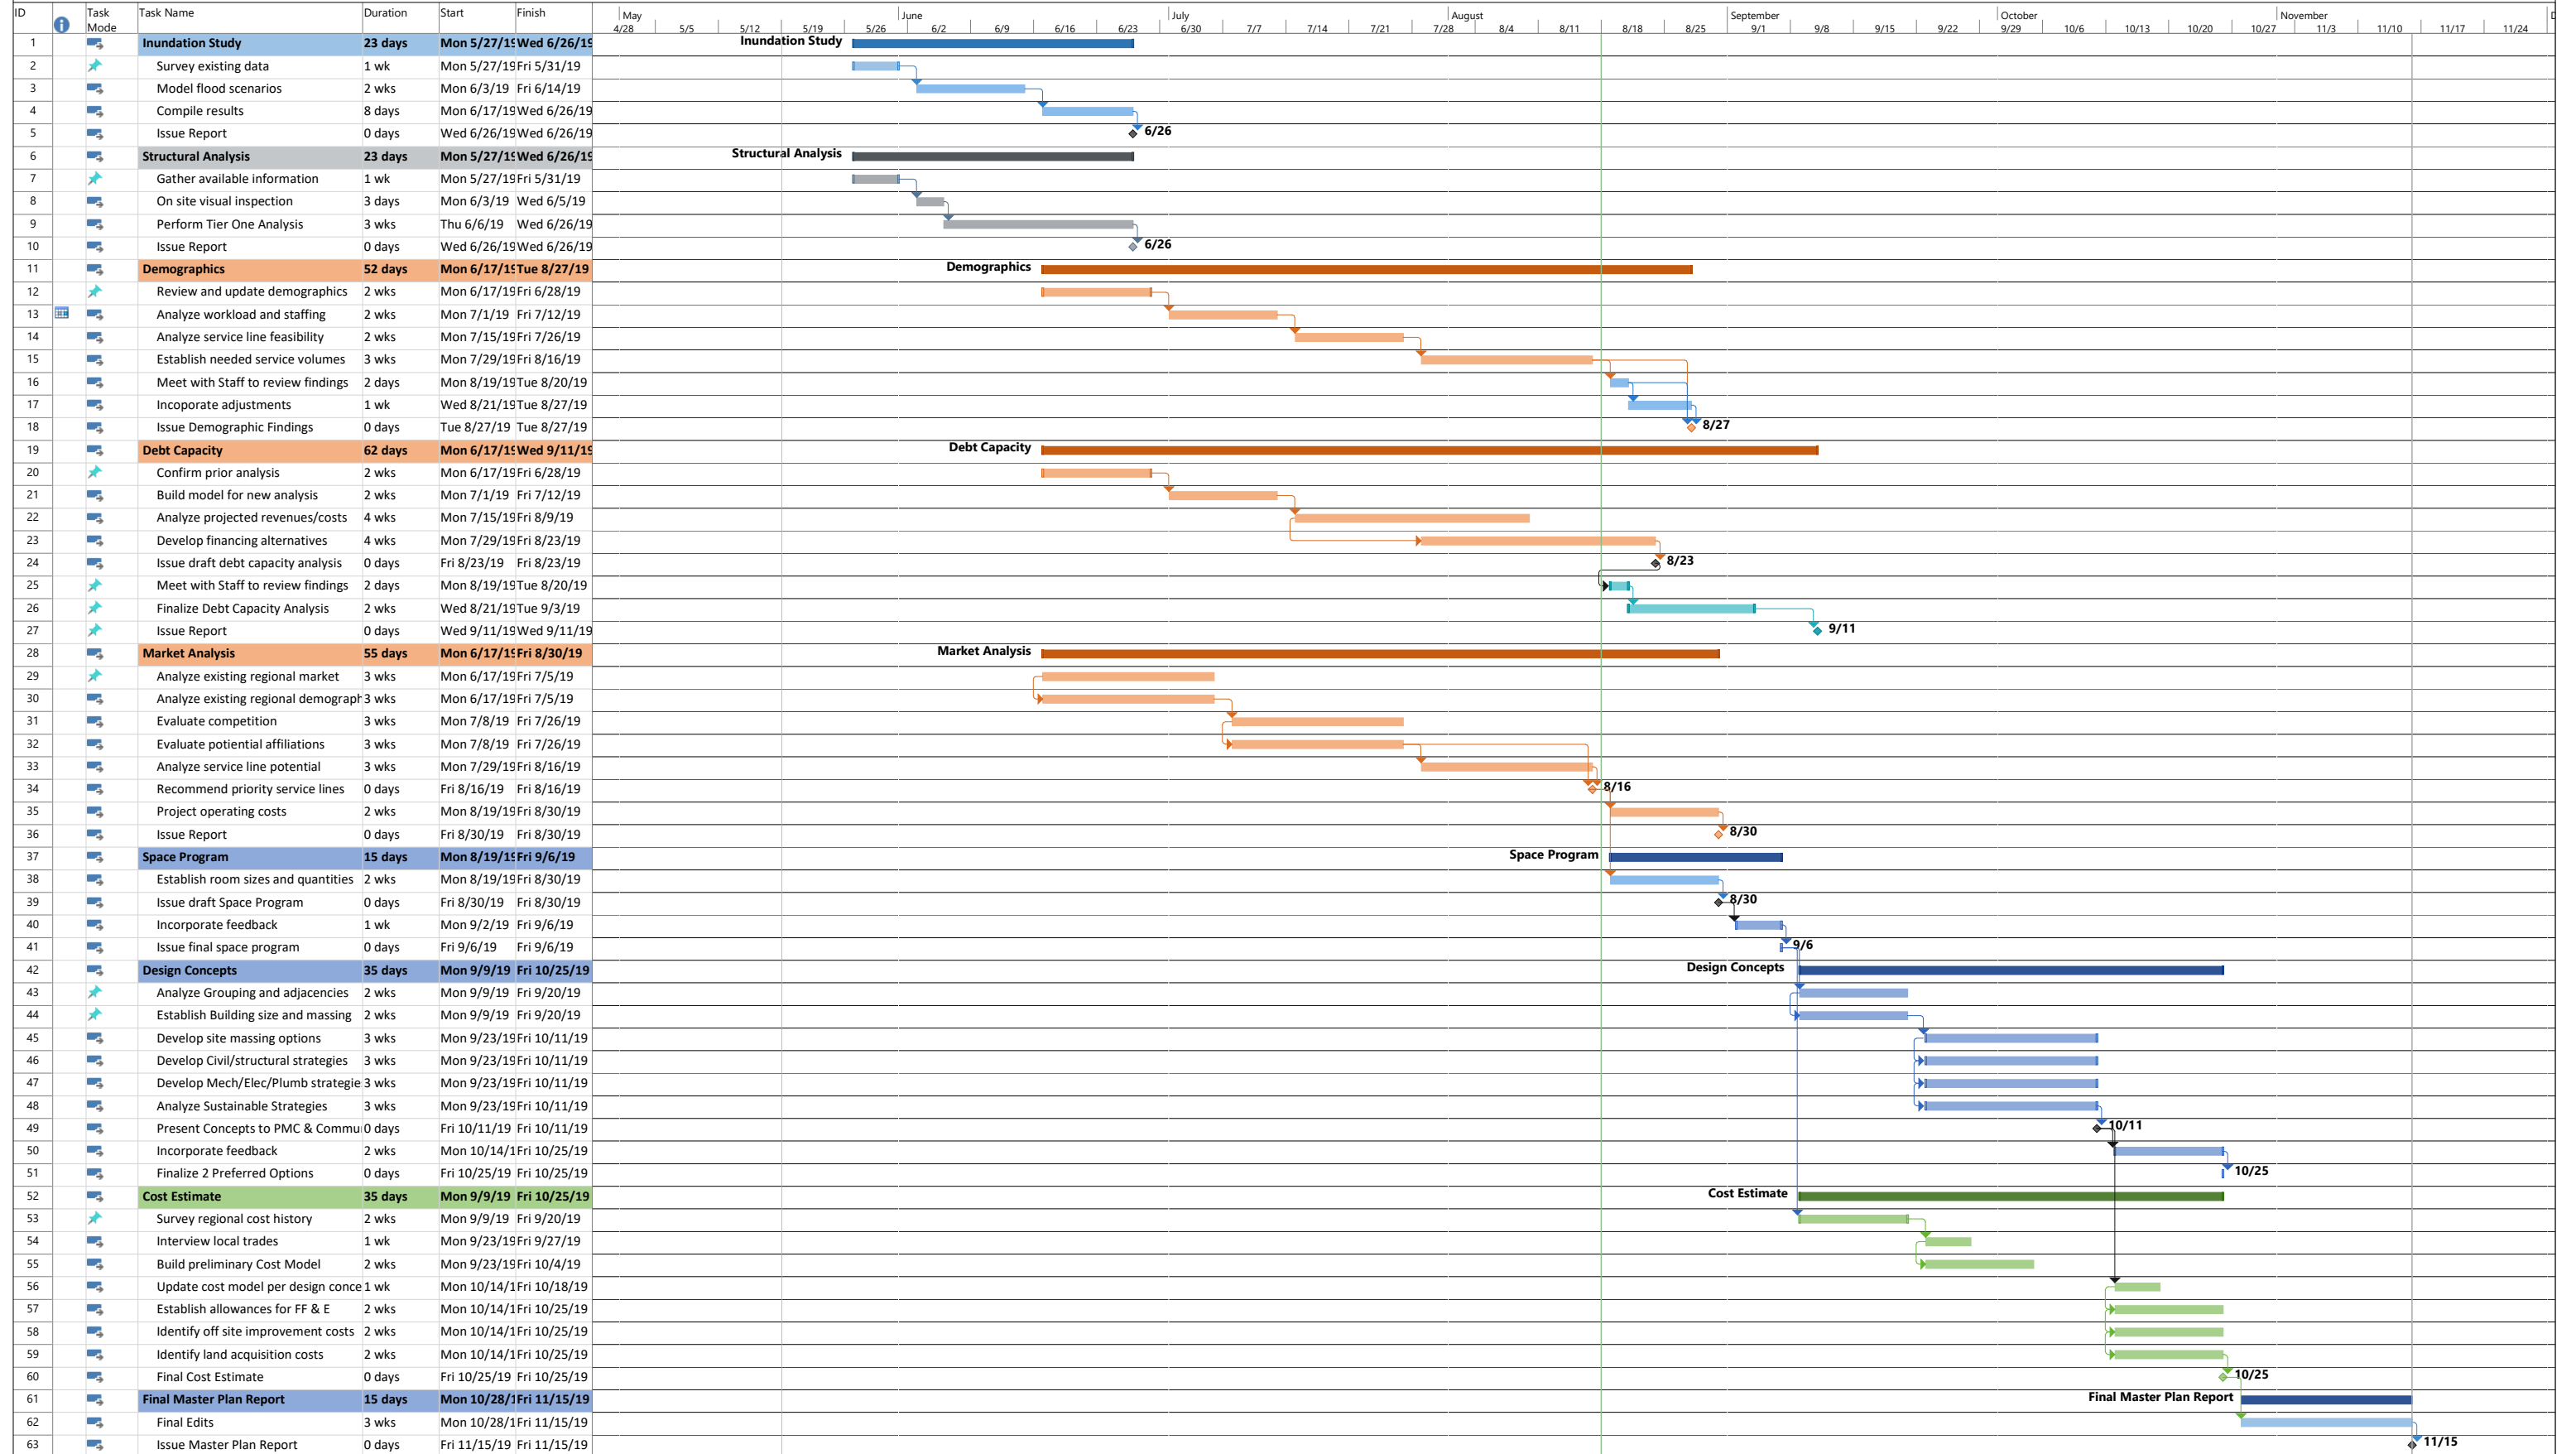

Petersburg Master Plan  
Work Plan

Project: Work Plan 2  
Date: Sun 8/18/19

Task Split

Milestone Summary

Project Summary Inactive Task

Inactive Milestone Inactive Summary

Manual Task Duration-only

Manual Summary Rollup Manual Summary

Start-only Finish-only

External Tasks External Milestone

Deadline Progress

Manual Progress